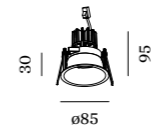

1.0 LED

LED 7/10W | 350/500mA | 18Vf
COB 3-step | excl. power supply
aluminium powder coated

0.17kg | IP20 | 36°

95 | 76-79 | 4-38

	CODE
	152161W_
	152161S_
	152161G_
	152161Q_
	152161B_

LIGHT COLOUR	LUMEN	CRI	CODE
2700K	510/680	>90	3
3000K	550/740	>90	5
1800-2850K	16V 280/370	>95	9

ALWAYS USE

power supply | 500mA

	CODE
10W	90214405
15W dim	90224501
20W DALI	90244602

350mA power supplies on page 694